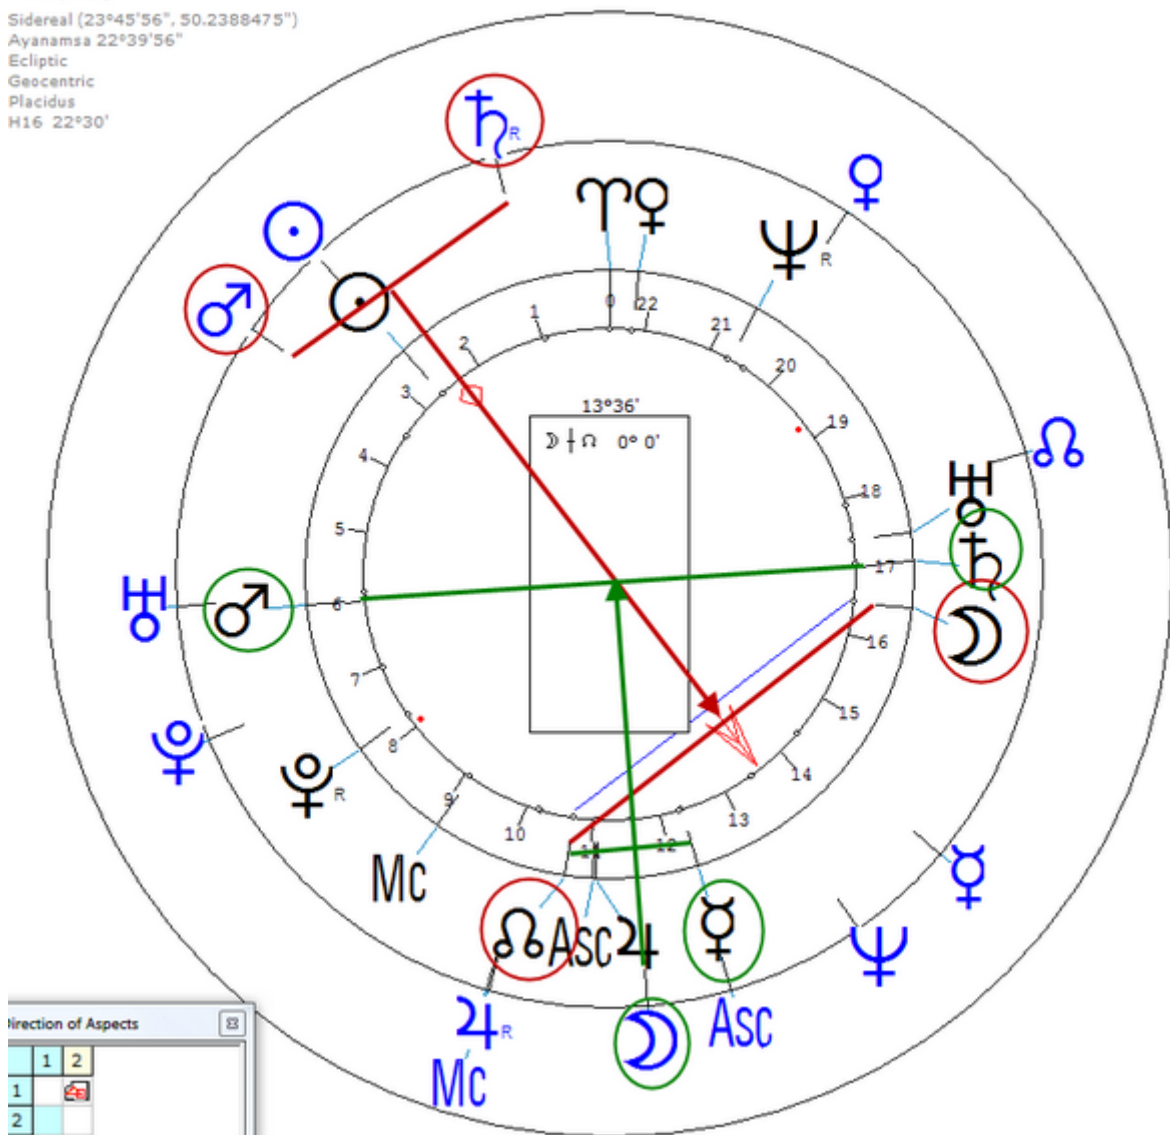

Lucentini, Franco

24 December 1920 at 23:00 (= 11:00 PM)Rome, Italy, 41n54, 12e29
Italian writer, the author of bestseller thrillers together with Carlo
Fruttero.

<https://www.astro.com/astro-databank/Lucentini,_Franco>

After a long-time bout with lung cancer, he jumped from the stairwell of
his house, 8/05/2002 in Turin, Italy.

Solar Return (Harmonic 16)

Solar $\sigma/\hbar = \text{Solar } \Psi = \text{Dn}/\delta n = \text{♀n}$ (Cancer Neptune-Pluto)

Solar $\text{D} = \text{♀n}/\delta n = \sigma n/\hbar n$

Lucentini, Franco
24 December 1920 Fri 23:00 (GMT+1) 41n54 12e29
Rome, Italy

Sidereal (23°45'56", 50.2388475")
Ayanamsa 22°39'56"
Ecliptic
Geocentric
Placidus
H16 22°30'